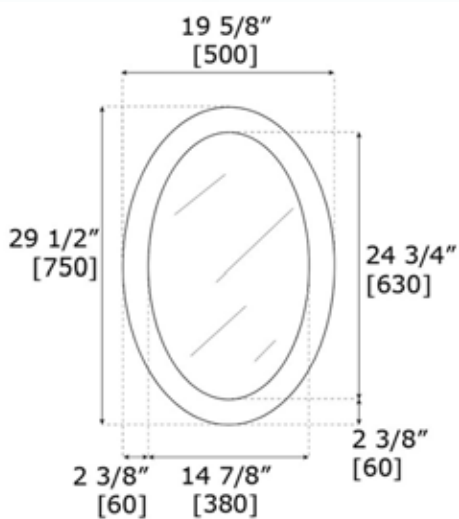

LACQUERED FRAME MIRRORS

CLAIRE OVAL - WHITE

L53CLM

LALOO ACCESSORIES

lalo.ca

866.305.2566

SERVICE@lalo.ca