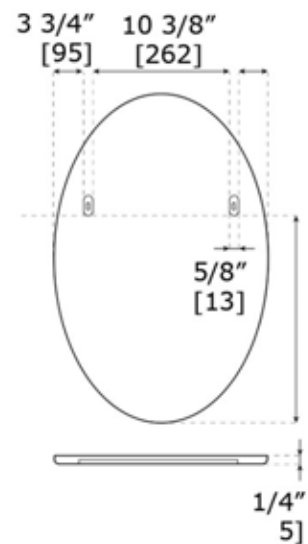

LACQUERED FRAME MIRRORS

CLAIRE OVAL - WHITE

L53CLM

LALOO ACCESSORIES

lalo.ca

866.305.2566

SERVICE@lalo.ca